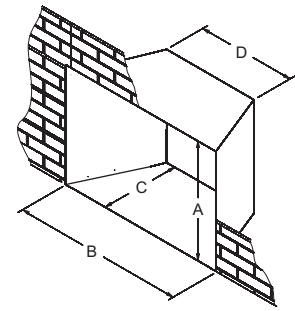

Copper Reflective
Crushed

Minimum Fireplace Opening Dimensions

Model	A	B	C	D
VFPC20IN	19-3/8	27-1/2	13-1/2	15-3/4
VBPC28IN	22-3/8	30-1/2	15	19
VFLC(10,20)IN	19-3/8	27-1/2	13-1/2	15-3/4
VFLC28IN	22-3/8	30-1/2	15	19

Note: These are the minimum dimensions of a fireplace that the fireplace insert will fit into. It allows room for the box and the fireplace surround to fit onto the front of the unit. It is not intended to be used for framing dimensions.