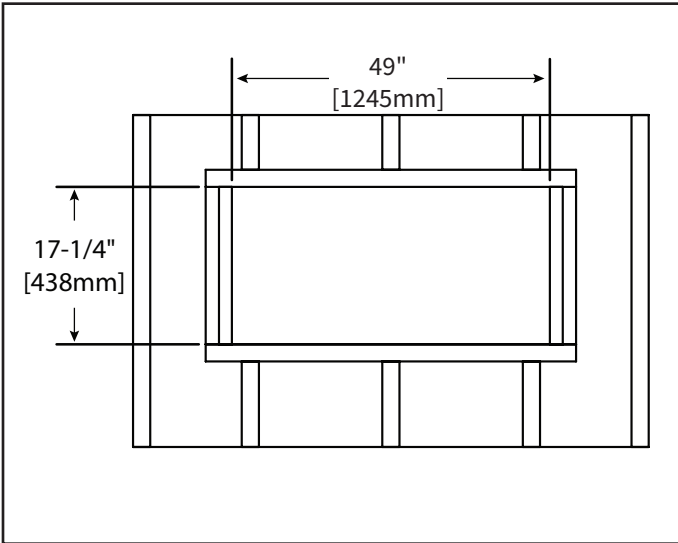

Please consult the manufacturer's installation manual for all details and requirements before making a final design layout decision.

Allusion Slim 50" Linear Electric Fireplace

FRAMING DIMENSIONS	FRAMING WIDTH	FRAMING DEPTH	FRAMING HEIGHT
	49" [1245]	4" [102]	17-1/4" [438]

MINIMUM CLEARANCES TO COMBUSTIBLES

AREA	CLEARANCES
SIDES	0"
FLOOR	0"
TOP	0"
BACK	0"
FRONT	36" [914]
MANTEL	5/8" [16]

APPLIANCE LOCATION

FINISHING DIMENSIONS

WALLBOARD SHEATHING

RECESSED 2 X 4 WALL

ACTUAL DIMENSIONS	MODEL	FRONT WIDTH	BACK WIDTH	FRONT HEIGHT	BACK HEIGHT	DEPTH	VIEWING AREA
	SF-ALLS-50	50-1/2" [1283]	48" [1219]	18-1/4" [465]	16-3/4" [425]	4-3/8" [113]	46" x 12"

PRODUCT DIMENSIONS

PRODUCT LISTING CODES	
US	CSA 22.2 No 46-M1988
INTERNATIONAL	CSA 22.2 No 46-M1988

Product information provided is not complete and is subject to change without notice. Product installation must adhere strictly to instructions accompanying product to avoid risk of fire and potential injury.