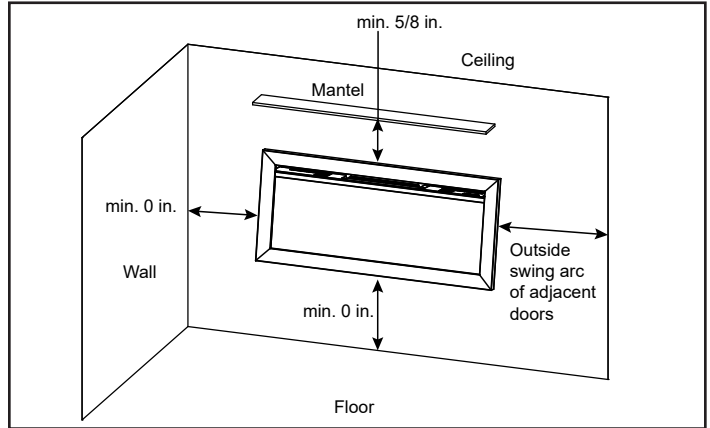

Please consult the manufacturer's installation manual for all details and requirements before making a final design layout decision.

Allusion Slim 50" Linear Electric Fireplace

FRAMING DIMENSIONS	FRAMING WIDTH	FRAMING DEPTH	FRAMING HEIGHT
	49" [1245]	4" [102]	17-1/4" [438]

MINIMUM CLEARANCES TO COMBUSTIBLES

AREA	CLEARANCES
SIDES	0"
FLOOR	0"
TOP	0"
BACK	0"
FRONT	36" [914]
MANTEL	5/8" [16]

APPLIANCE LOCATION

FINISHING DIMENSIONS

WALLBOARD SHEATHING

RECESSED 2 X 4 WALL

ACTUAL DIMENSIONS	MODEL	FRONT WIDTH	BACK WIDTH	FRONT HEIGHT	BACK HEIGHT	DEPTH	VIEWING AREA
	SF-ALLS-50	50-1/2" [1283]	48" [1219]	18-1/4" [465]	16-3/4" [425]	4-3/8" [113]	46" x 12"