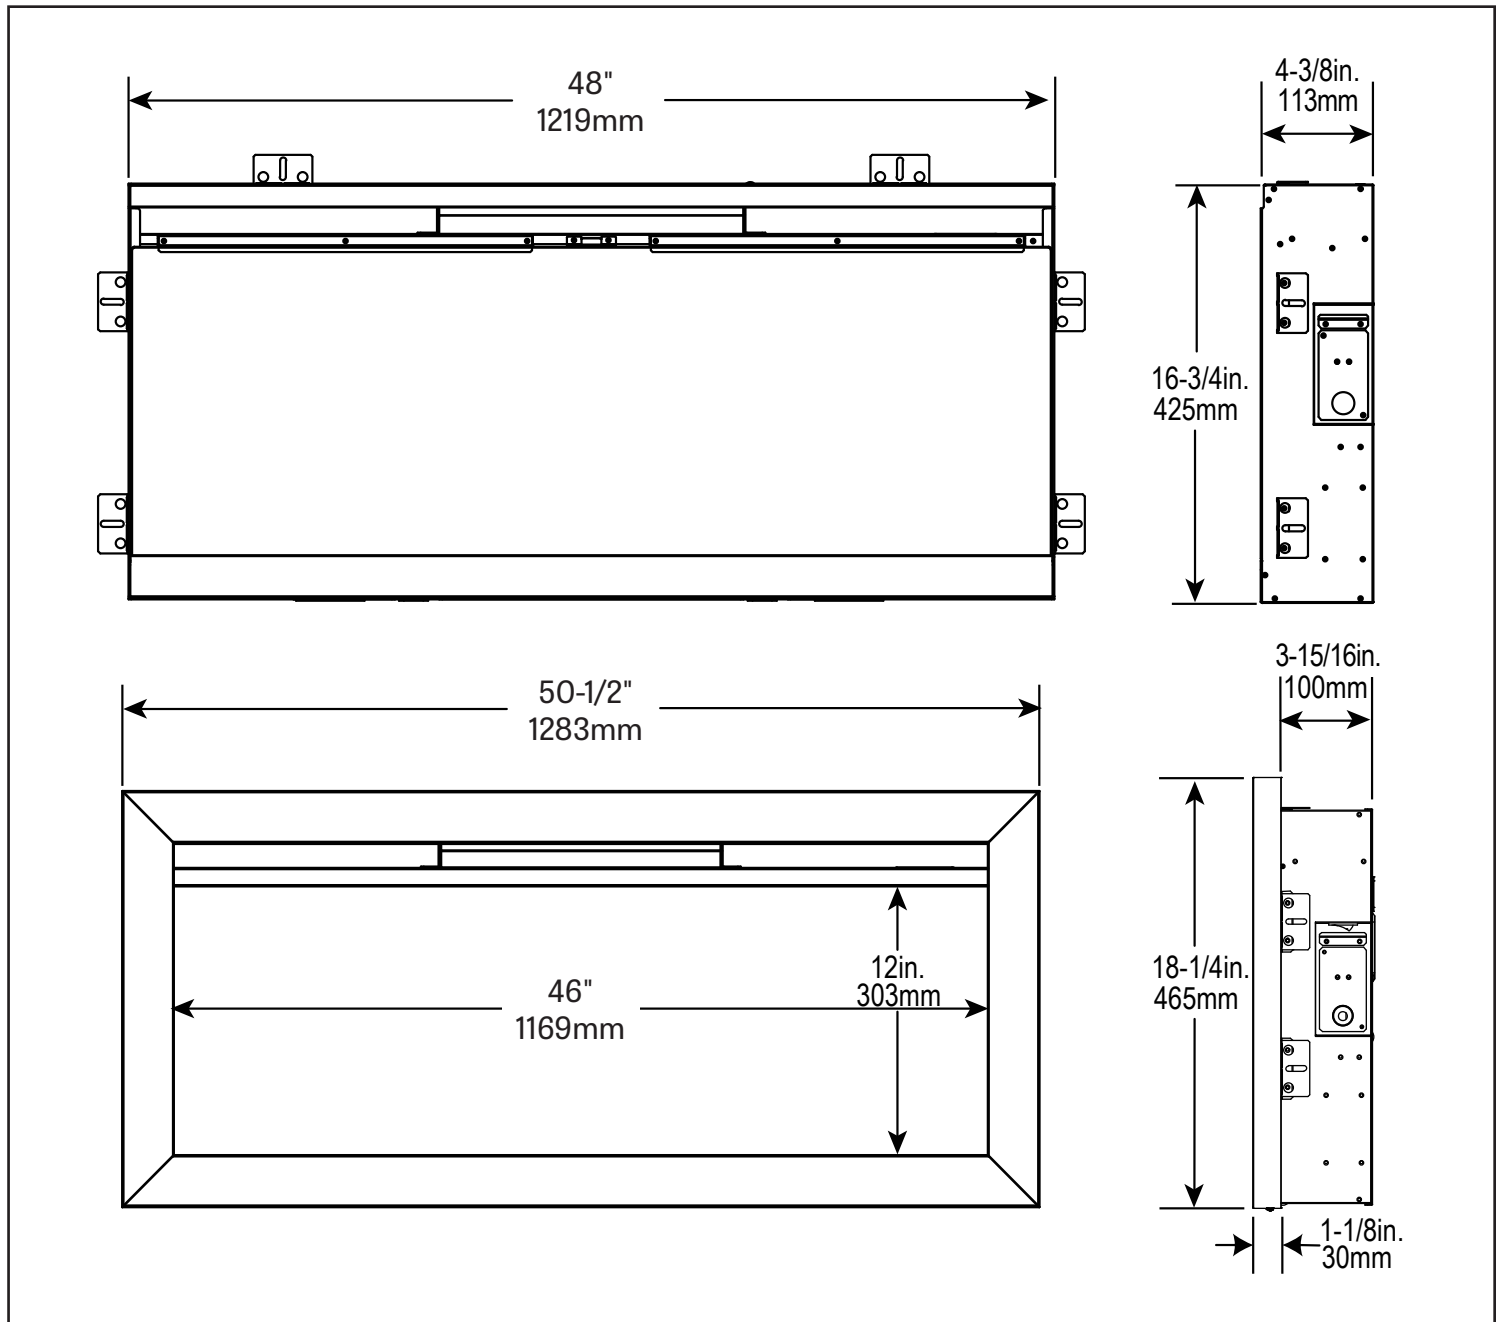

Please consult the manufacturer's installation manual for all details and requirements before making a final design layout decision.

Allusion Slim 50" Linear Electric Fireplace

FRAMING DIMENSIONS	FRAMING WIDTH	FRAMING DEPTH	FRAMING HEIGHT
	49" [1245]	4" [102]	17-1/4" [438]

MINIMUM CLEARANCES TO COMBUSTIBLES

AREA	CLEARANCES
SIDES	0"
FLOOR	0"
TOP	0"
BACK	0"
FRONT	36" [914]
MANTEL	5/8" [16]

APPLIANCE LOCATION

FINISHING DIMENSIONS

WALLBOARD SHEATHING

RECESSED 2 X 4 WALL

ACTUAL DIMENSIONS	MODEL	FRONT WIDTH	BACK WIDTH	FRONT HEIGHT	BACK HEIGHT	DEPTH	VIEWING AREA
	SF-ALLS-50	50-1/2" [1283]	48" [1219]	18-1/4" [465]	16-3/4" [425]	4-3/8" [113]	46" x 12"

PRODUCT DIMENSIONS

PRODUCT LISTING CODES	
US	CSA 22.2 No 46-M1988
INTERNATIONAL	CSA 22.2 No 46-M1988

Product information provided is not complete and is subject to change without notice. Product installation must adhere strictly to instructions accompanying product to avoid risk of fire and potential injury.