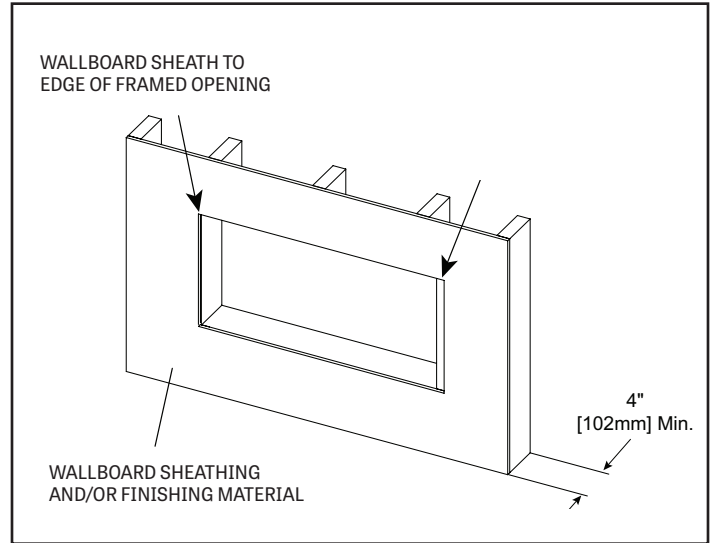

Please consult the manufacturer's installation manual for all details and requirements before making a final design layout decision.

Allusion Slim 50" Linear Electric Fireplace

FRAMING DIMENSIONS	FRAMING WIDTH	FRAMING DEPTH	FRAMING HEIGHT
	49" [1245]	4" [102]	17-1/4" [438]

MINIMUM CLEARANCES TO COMBUSTIBLES

AREA	CLEARANCES
SIDES	0"
FLOOR	0"
TOP	0"
BACK	0"
FRONT	36" [914]
MANTEL	5/8" [16]

APPLIANCE LOCATION

FINISHING DIMENSIONS

WALLBOARD SHEATHING

RECESSED 2 X 4 WALL

ACTUAL DIMENSIONS	MODEL	FRONT WIDTH	BACK WIDTH	FRONT HEIGHT	BACK HEIGHT	DEPTH	VIEWING AREA
	SF-ALLS-50	50-1/2" [1283]	48" [1219]	18-1/4" [465]	16-3/4" [425]	4-3/8" [113]	46" x 12"

PRODUCT DIMENSIONS

PRODUCT LISTING CODES	
US	CSA 22.2 No 46-M1988
INTERNATIONAL	CSA 22.2 No 46-M1988

Product information provided is not complete and is subject to change without notice. Product installation must adhere strictly to instructions accompanying product to avoid risk of fire and potential injury.