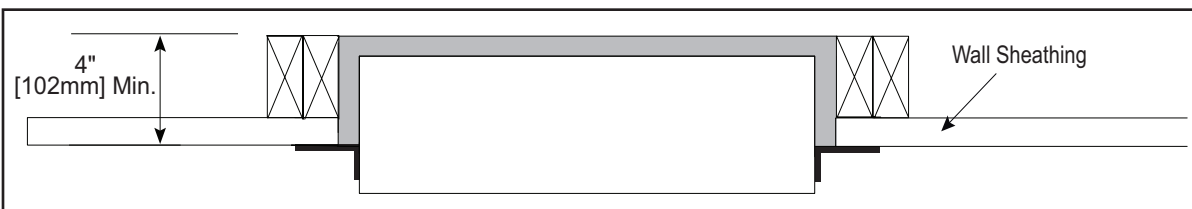

Please consult the manufacturer's installation manual for all details and requirements before making a final design layout decision.

Allusion Slim 50" Linear Electric Fireplace

FRAMING DIMENSIONS	FRAMING WIDTH	FRAMING DEPTH	FRAMING HEIGHT
	49" [1245]	4" [102]	17-1/4" [438]

MINIMUM CLEARANCES TO COMBUSTIBLES

AREA	CLEARANCES
SIDES	0"
FLOOR	0"
TOP	0"
BACK	0"
FRONT	36" [914]
MANTEL	5/8" [16]

APPLIANCE LOCATION

FINISHING DIMENSIONS

WALLBOARD SHEATHING

RECESSED 2 X 4 WALL

ACTUAL DIMENSIONS	MODEL	FRONT WIDTH	BACK WIDTH	FRONT HEIGHT	BACK HEIGHT	DEPTH	VIEWING AREA
	SF-ALLS-50	50-1/2" [1283]	48" [1219]	18-1/4" [465]	16-3/4" [425]	4-3/8" [113]	46" x 12"

PRODUCT DIMENSIONS

PRODUCT LISTING CODES	
US	CSA 22.2 No 46-M1988
INTERNATIONAL	CSA 22.2 No 46-M1988

Product information provided is not complete and is subject to change without notice. Product installation must adhere strictly to instructions accompanying product to avoid risk of fire and potential injury.