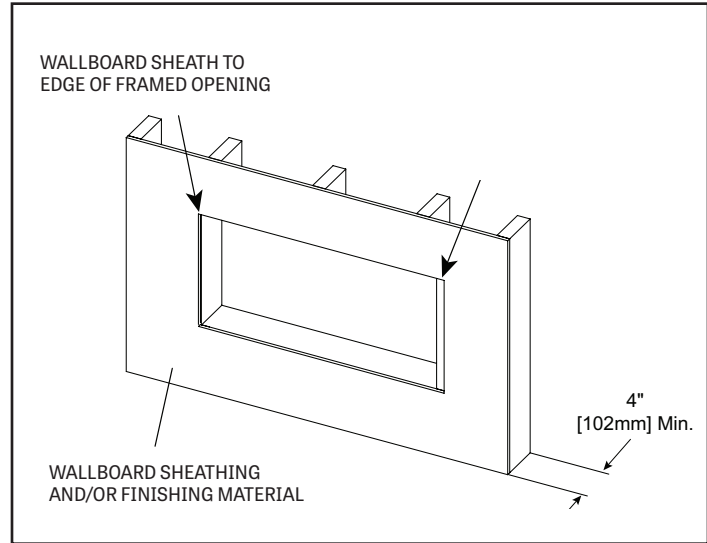

WALLBOARD SHEATHING