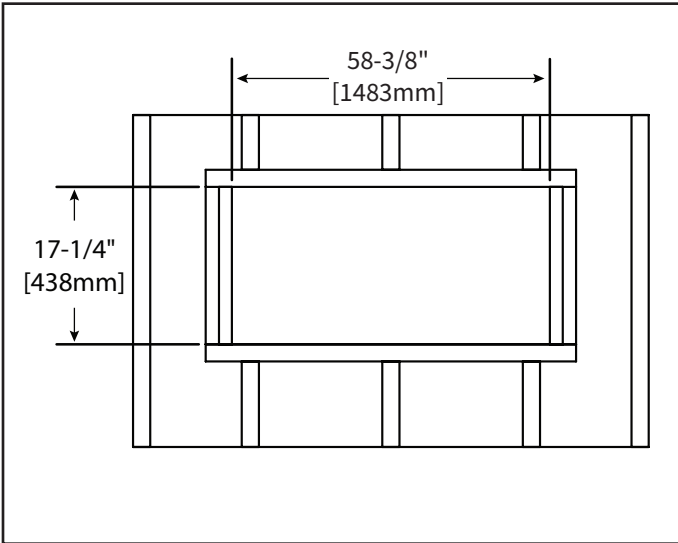

# Allusion Slim 60" Linear Electric Fireplace

FRAMING DIMENSIONS	FRAMING WIDTH	FRAMING DEPTH	FRAMING HEIGHT
	58-3/8" [914]	4" [102]	17-1/4" [438]

## MINIMUM CLEARANCES TO COMBUSTIBLES

AREA	CLEARANCES
SIDES	0"
FLOOR	0"
TOP	0"
BACK	0"
FRONT	36" [914]
MANTEL	5/8" [16]

## FINISHING DIMENSIONS

## RECESSED 2 X 4 WALL

ACTUAL DIMENSIONS	MODEL	FRONT WIDTH	BACK WIDTH	FRONT HEIGHT	BACK HEIGHT	DEPTH	VIEWING AREA
	SF-ALLS-60	60" [1525]	57-3/8" [1457]	18-1/4" [465]	16-3/4" [425]	4-3/8" [113]	55-1/2" x 12"