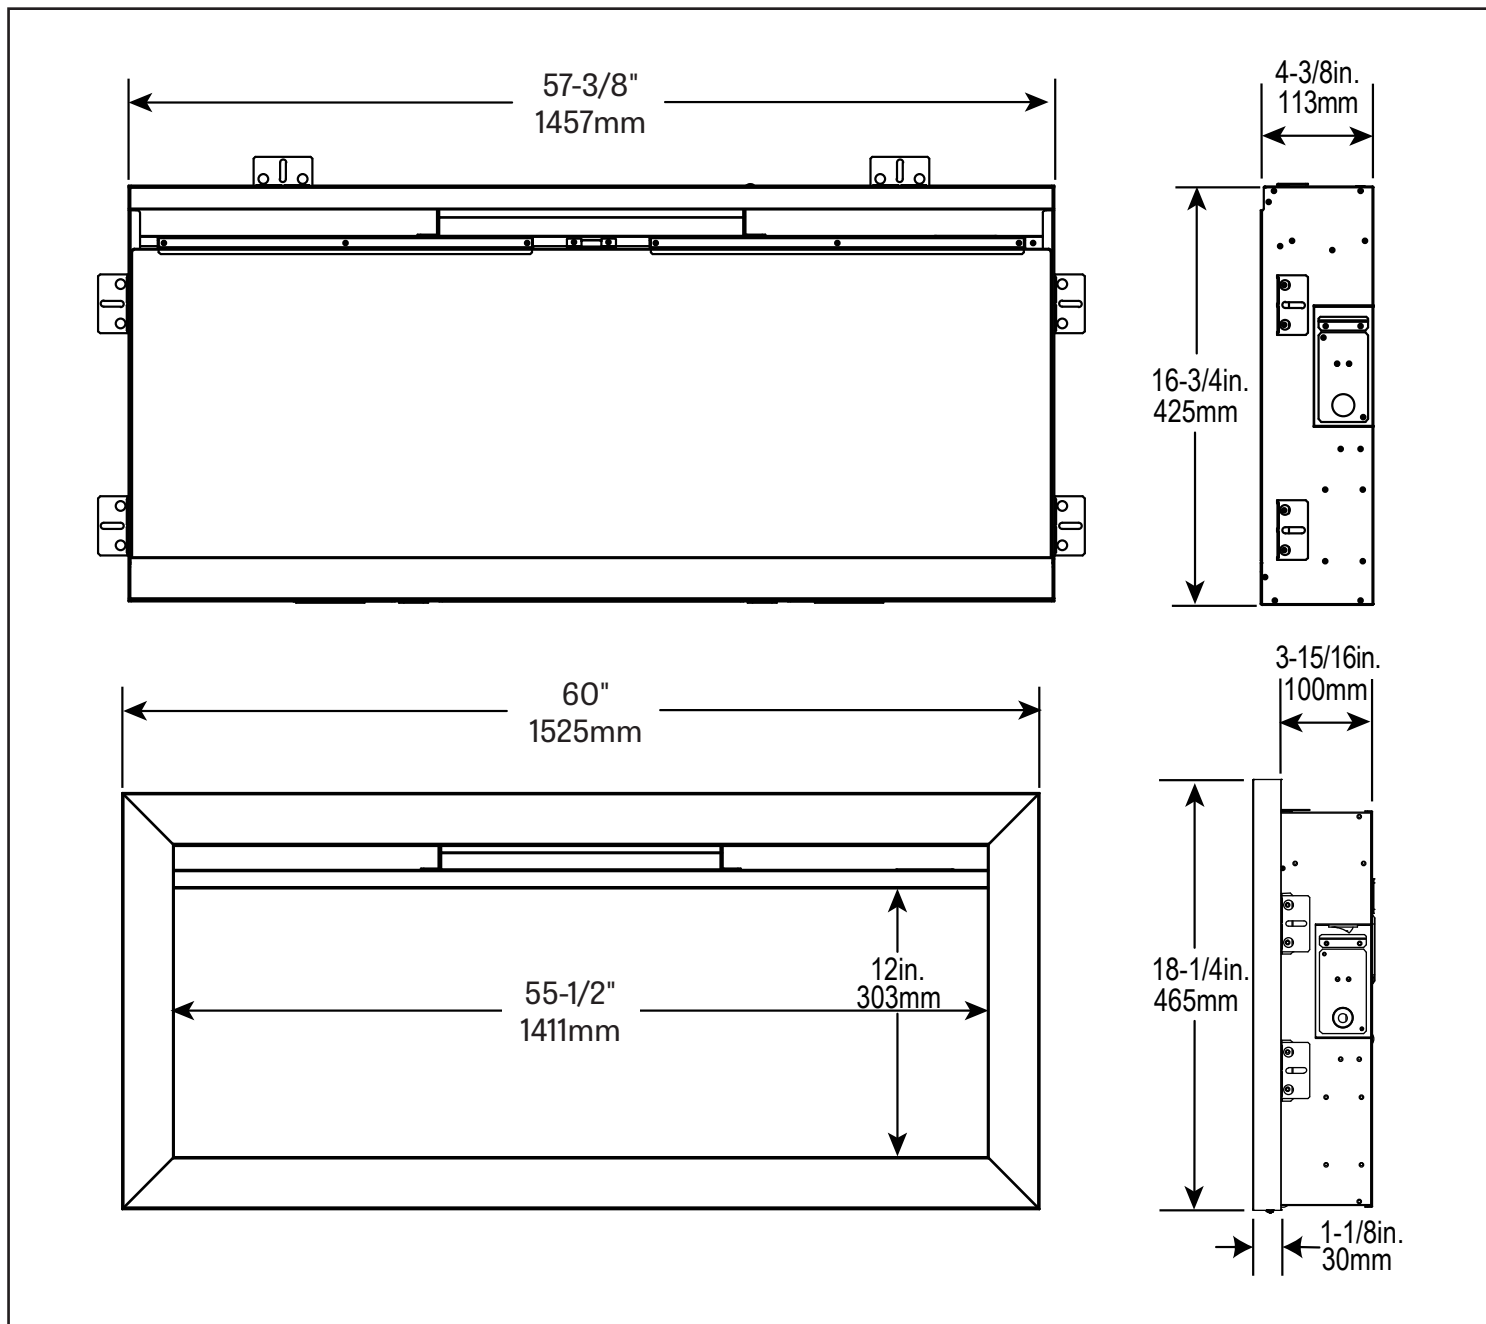

ACTUAL DIMENSIONS	MODEL	FRONT WIDTH	BACK WIDTH	FRONT HEIGHT	BACK HEIGHT	DEPTH	VIEWING AREA
	SF-ALLS-60	60" [1525]	57-3/8" [1457]	18-1/4" [465]	16-3/4" [425]	4-3/8" [113]	55-1/2" x 12"

PRODUCT DIMENSIONS

PRODUCT LISTING CODES	
US	CSA 22.2 No 46-M1988
INTERNATIONAL	CSA 22.2 No 46-M1988

Product information provided is not complete and is subject to change without notice. Product installation must adhere strictly to instructions accompanying product to avoid risk of fire and potential injury.

SimpliFire — A Brand of Hearth & Home Technologies
7571 215th Street West | Lakeville, MN 55044
888-427-3973 | 952-985-6000 | fireplaces.com