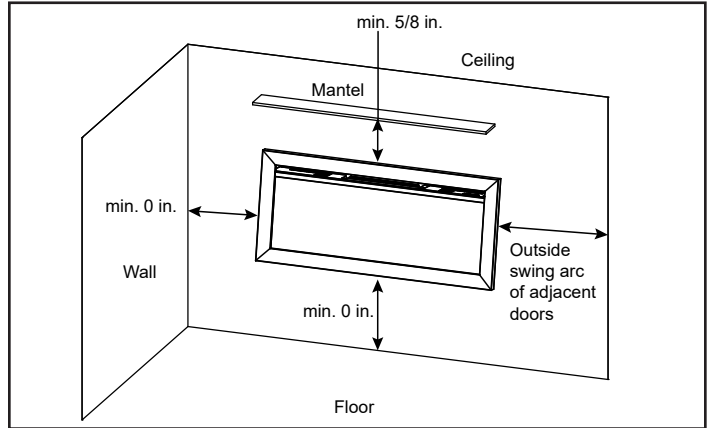

APPLIANCE LOCATION