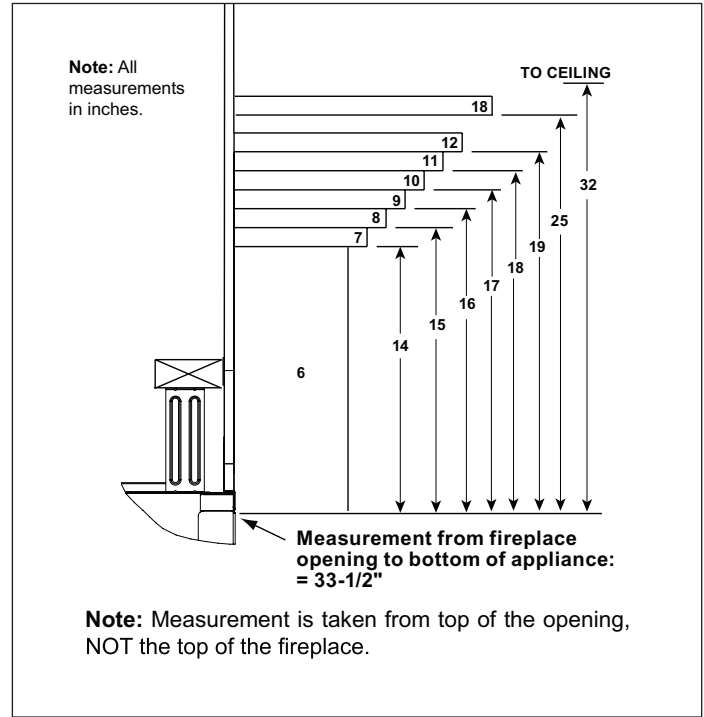

NON-COMBUSTIBLE MANTEL PROJECTIONS