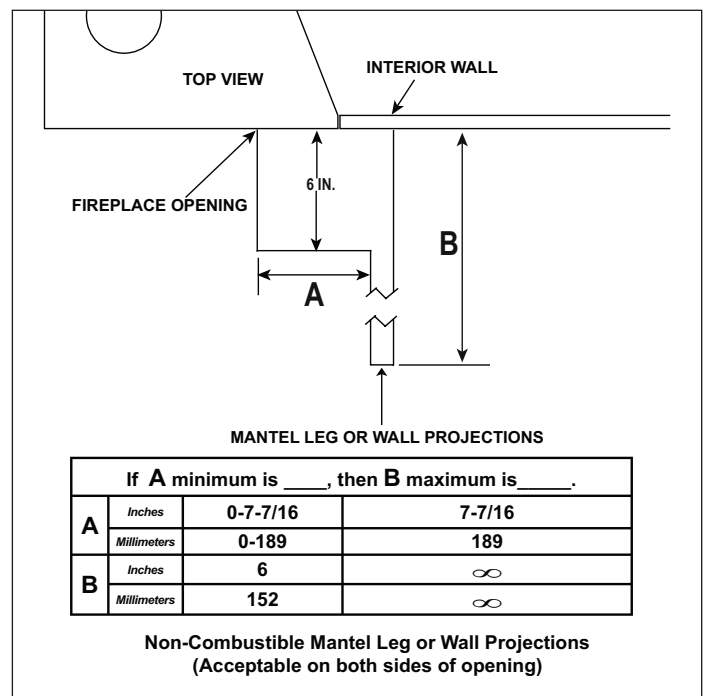

NON-COMBUSTIBLE MANTEL LEGS OR WALL PROJECTIONS

If using heat management please refer to the fireplace installation manual for framing guidelines and reduced mantel clearances. Additional information on venting, TV clearances, finishing requirements, fronts, etc can be found in the installation and owner's manual