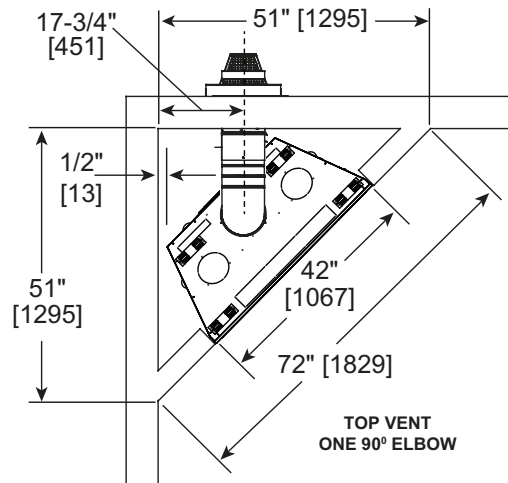

BASIC CORNER INSTALLATION

Reference install manual for additional venting scenarios