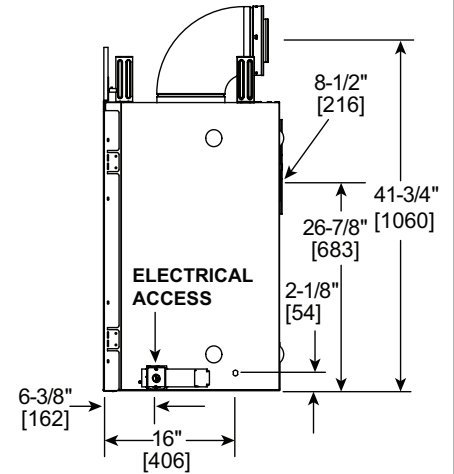

TOP VIEW

LEFT SIDE

FRONT VIEW

RIGHT SIDE

FRAMING DIMENSIONS	FRONT WIDTH	HEIGHT	DEPTH	WEIGHT
	42" [1067]	40-1/8" [1019]	22" [559]	163lbs [74KGs]

Adjust framing dimensions for interior chase sheathing (such as sheetrock)