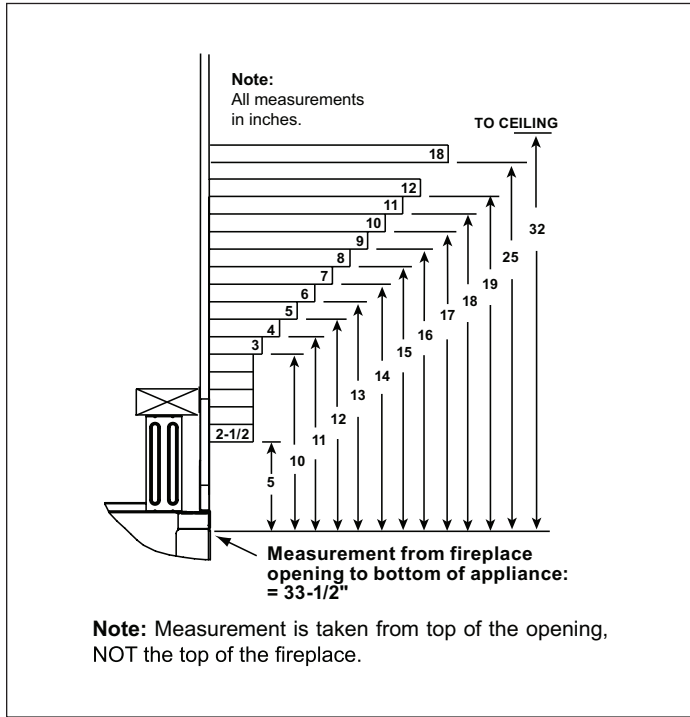

COMBUSTIBLE MANTEL PROJECTIONS