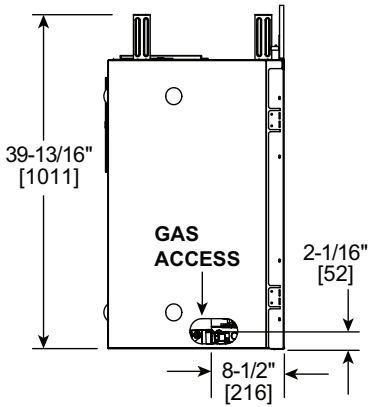

MAJESTIC

Meridian 36 Modern

Direct Vent Gas Fireplace

Scan QR code for installation manual for final dimensions and requirements.

ACTUAL DIMENSIONS	FRONT WIDTH	HEIGHT	DEPTH	GLASS SIZE	BTU/HOUR INPUT
	41" [1041]	40-7/8" [1038]	21-7/16" [545]	24-3/4" x 34-1/4" [629 X 870]	17,000 - 34,000 BTUs (NG)

TOP VIEW

LEFT SIDE

FRONT VIEW

RIGHT SIDE

FRAMING DIMENSIONS	FRONT WIDTH	HEIGHT	DEPTH	WEIGHT
	42" [1067]	40-1/8" [1019]	22" [559]	163lbs [74KGs]

Adjust framing dimensions for interior chase sheathing (such as sheetrock)