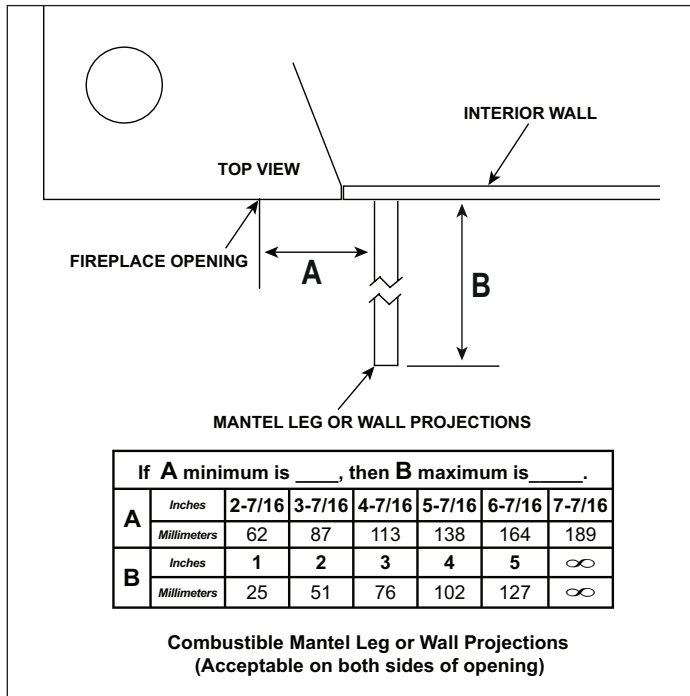

TOP VIEW

LEFT SIDE

FRONT VIEW

RIGHT SIDE

FRAMING DIMENSIONS	FRONT WIDTH	HEIGHT	DEPTH	WEIGHT
	42" [1067]	40-1/8" [1019]	22" [559]	163lbs [74KGs]

Adjust framing dimensions for interior chase sheathing (such as sheetrock)

BASIC CORNER INSTALLATION

Reference install manual for additional venting scenarios

TOP VENT ONE 90° ELBOW

COMBUSTIBLE MANTEL PROJECTIONS

NON-COMBUSTIBLE MANTEL PROJECTIONS

COMBUSTIBLE MANTEL LEGS OR WALL PROJECTIONS