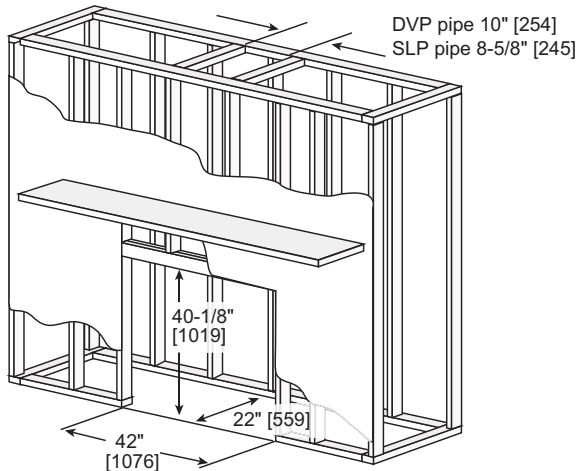

MAJESTIC

Meridian 36 Modern

Direct Vent Gas Fireplace

Scan QR code for installation manual for final dimensions and requirements.

ACTUAL DIMENSIONS	FRONT WIDTH	HEIGHT	DEPTH	GLASS SIZE	BTU/HOUR INPUT
	41" [1041]	40-7/8" [1038]	21-7/16" [545]	24-3/4" x 34-1/4" [629 X 870]	17,000 - 34,000 BTUs (NG)

TOP VIEW

LEFT SIDE

FRONT VIEW

RIGHT SIDE

FRAMING DIMENSIONS	FRONT WIDTH	HEIGHT	DEPTH	WEIGHT
	42" [1067]	40-1/8" [1019]	22" [559]	163lbs [74KGs]

Adjust framing dimensions for interior chase sheathing (such as sheetrock)

BASIC CORNER INSTALLATION

Reference install manual for additional venting scenarios

TOP VENT ONE 90° ELBOW

COMBUSTIBLE MANTEL PROJECTIONS

NON-COMBUSTIBLE MANTEL PROJECTIONS

COMBUSTIBLE MANTEL LEGS OR WALL PROJECTIONS