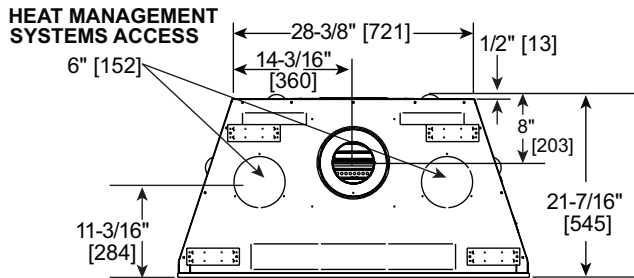

MAJESTIC

Meridian 36 Modern

Direct Vent Gas Fireplace

Scan QR code for installation manual for final dimensions and requirements.

ACTUAL DIMENSIONS	FRONT WIDTH	HEIGHT	DEPTH	GLASS SIZE	BTU/HOUR INPUT
	41" [1041]	40-7/8" [1038]	21-7/16" [545]	24-3/4" x 34-1/4" [629 X 870]	17,000 - 34,000 BTUs (NG)

TOP VIEW

LEFT SIDE

FRONT VIEW

RIGHT SIDE

FRAMING DIMENSIONS	FRONT WIDTH	HEIGHT	DEPTH	WEIGHT
	42" [1067]	40-1/8" [1019]	22" [559]	163lbs [74KGs]

Adjust framing dimensions for interior chase sheathing (such as sheetrock)