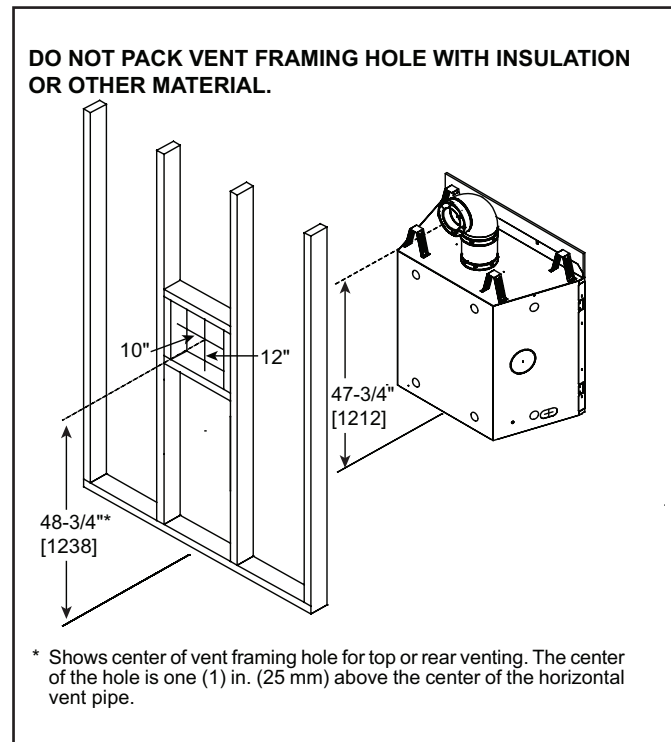

WALL PENETRATION

PRODUCT LISTING CODES	
US	ANSI Z21.88-2019
CAN	CSA 2.33-2019
US LISTED	UL307B

Product information provided is not complete and is subject to change without notice. Product installation must adhere strictly to instructions accompanying product to avoid risk of fire and potential injury.

MAJESTIC

Majestic — A Brand of Hearth & Home Technologies
7571 215th Street West | Lakeville, MN 55044
877-486-9123 | majesticproducts.com | majesticproducts.ca