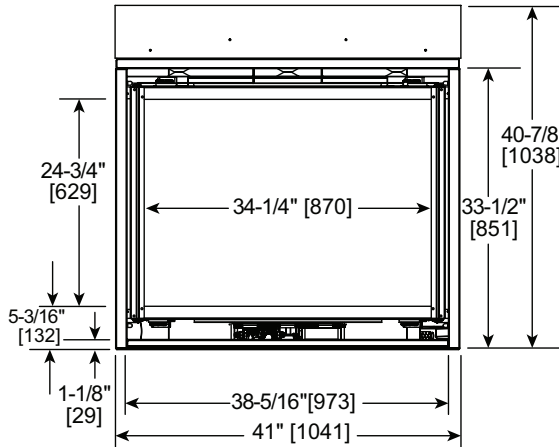

MAJESTIC

Meridian 36 Modern

Direct Vent Gas Fireplace

Scan QR code for installation manual for final dimensions and requirements.

ACTUAL DIMENSIONS	FRONT WIDTH	HEIGHT	DEPTH	GLASS SIZE	BTU/HOUR INPUT
	41" [1041]	40-7/8" [1038]	21-7/16" [545]	24-3/4" x 34-1/4" [629 X 870]	17,000 - 34,000 BTUs (NG)

TOP VIEW

LEFT SIDE

FRONT VIEW

RIGHT SIDE

FRAMING DIMENSIONS	FRONT WIDTH	HEIGHT	DEPTH	WEIGHT
	42" [1067]	40-1/8" [1019]	22" [559]	163lbs [74KGs]

Adjust framing dimensions for interior chase sheathing (such as sheetrock)