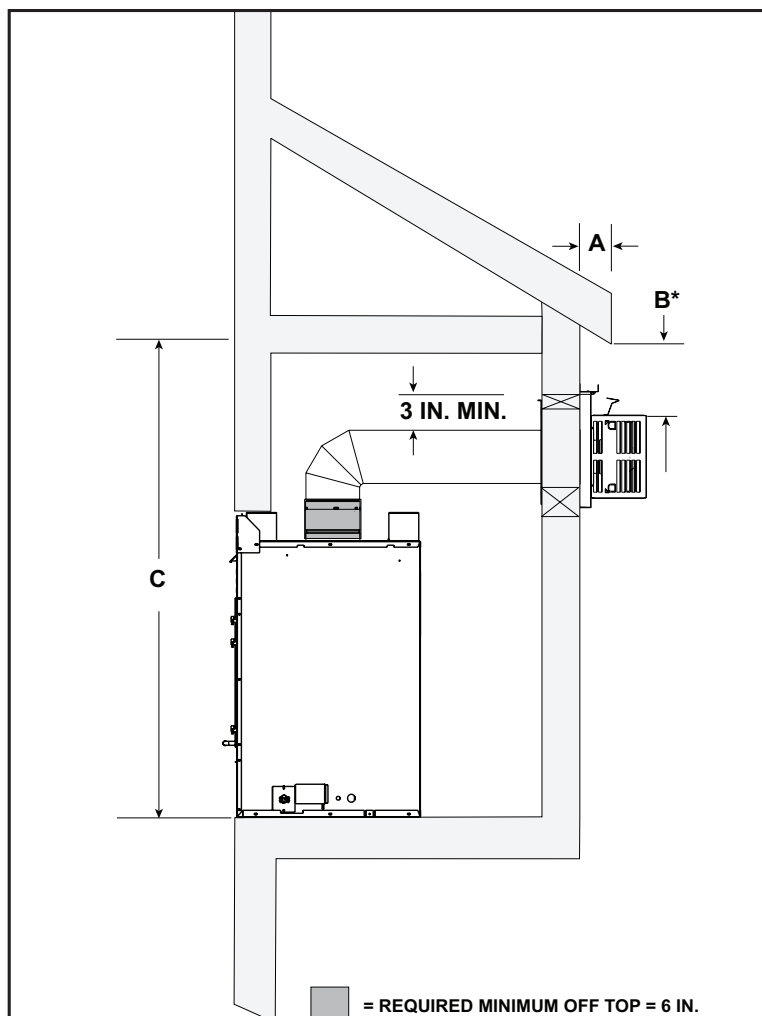

EXTERIOR CHASE MINIMUM HEIGHT REQUIREMENTS

* NOTE: If overhang is less than 2 inches, clearance from top of termination cap to bottom of overhang may be 0 inches.

- A - Measured from back of vent cap to end of overhang
- B - Measured from bottom of overhang to top of termination cap
- C - Measured from bottom of appliance to combustible surface

Vinyl Siding Shield (TRAP-VSS) Information
TRAP-VSS **required** if overhang (A) is greater than 3 inches but less than 5 inches and B dimension is less than 18 inches.

1. TRAP-VSS **recommended** if either of the below is true:
2. Overhang (A) is less than 5 inches (to combat water infiltration)
   - A vinyl overhang is present