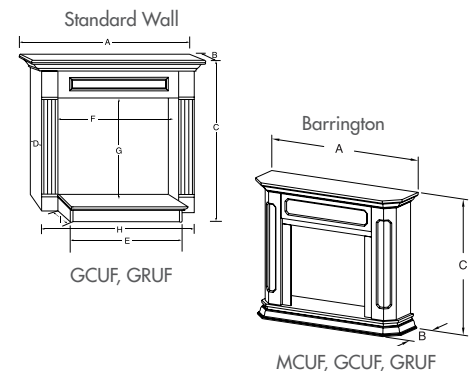

MANTELS (SEE FIRESIDE FURNISHINGS MANTELS & SURROUNDS BROCHURE FOR MORE DETAILS)

Product	Mantels
BUF, LCUF	Kenwood, Westcott, Richland, Roxborough

*Designer faces not compatible with MCUF in Barrington cabinet