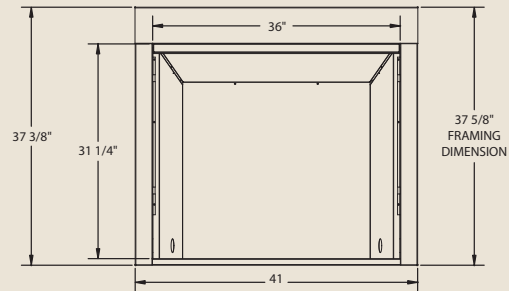

PRODUCT SPECIFICATIONS
LCUF36C-R Lo-Rider Vent Free Firebox

MINIMUM HEARTH DIMENSIONS

Front opening width: 36"
 Front opening height: 32"
 Rear wall width: 24-1/2"
 Firebox depth: 16"

TECHNICAL INFORMATION

Clearance to Fireplace: Zero
 CSA Design Certified

FIELD INSTALLED ACCESSORIES

Curved Trim: Brass, Pewter, Black
 Brass Hood
 Wide Profile Brass Hood
 Wood Cabinet Surrounds and Hearths
 Classic and Designer Facings