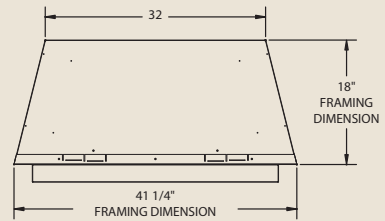

PRODUCT SPECIFICATIONS
LCUF36C-R Lo-Rider Vent Free Firebox

MINIMUM HEARTH DIMENSIONS

Front opening width: 36"
Front opening height: 32"
Rear wall width: 24-1/2"
Firebox depth: 16"

TECHNICAL INFORMATION

Clearance to Fireplace: Zero
CSA Design Certified

FIELD INSTALLED ACCESSORIES

Curved Trim: Brass, Pewter, Black
Brass Hood
Wide Profile Brass Hood
Wood Cabinet Surrounds and Hearths
Classic and Designer Facings

A Brand of Monessen Hearth Systems Co.
149 Cleveland Drive, Paris, Kentucky 40361

www.monessenhearth.com

To avoid personal injury or property damage, the product described by this brochure must be installed, operated and maintained in strict compliance with the instructions packaged with the product and all applicable building or fire codes. Contact local building or fire officials about restrictions and installation inspection requirements. All photographs and drawings on this brochure are for illustrative purposes only and are not intended for, nor should they be used as a substitute for the instructions packaged with the unit. Appearance and specifications of the product are subject to change without notice. © 2009 Monessen Hearth Systems Co.