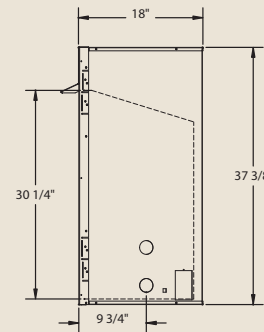

PRODUCT SPECIFICATIONS
LCUF36C-R Lo-Rider Vent Free Firebox

MINIMUM HEARTH DIMENSIONS

Front opening width: 36"
Front opening height: 32"
Rear wall width: 24-1/2"
Firebox depth: 16"

TECHNICAL INFORMATION

Clearance to Fireplace: Zero
CSA Design Certified

FIELD INSTALLED ACCESSORIES

Curved Trim: Brass, Pewter, Black
Brass Hood
Wide Profile Brass Hood
Wood Cabinet Surrounds and Hearths
Classic and Designer Facings

A Brand of Monessen Hearth Systems Co.
149 Cleveland Drive, Paris, Kentucky 40361

www.monessenhearth.com

To avoid personal injury or property damage, the product described by this brochure must be installed, operated and maintained in strict compliance with the instructions packaged with the product and all applicable building or fire codes. Contact local building or fire officials about restrictions and installation inspection requirements. All photographs and drawings on this brochure are for illustrative purposes only and are not intended for, nor should they be used as a substitute for the instructions packaged with the unit. Appearance and specifications of the product are subject to change without notice. © 2009 Monessen Hearth Systems Co.