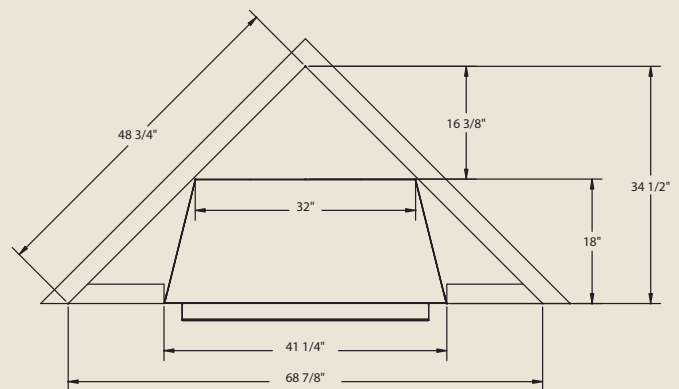

PRODUCT SPECIFICATIONS
LCUF36C-R Lo-Rider Vent Free Firebox

MINIMUM HEARTH DIMENSIONS

Front opening width: 36"
 Front opening height: 32"
 Rear wall width: 24-1/2"
 Firebox depth: 16"

TECHNICAL INFORMATION

Clearance to Fireplace: Zero
 CSA Design Certified

FIELD INSTALLED ACCESSORIES

Curved Trim: Brass, Pewter, Black
 Brass Hood
 Wide Profile Brass Hood
 Wood Cabinet Surrounds and Hearths
 Classic and Designer Facings